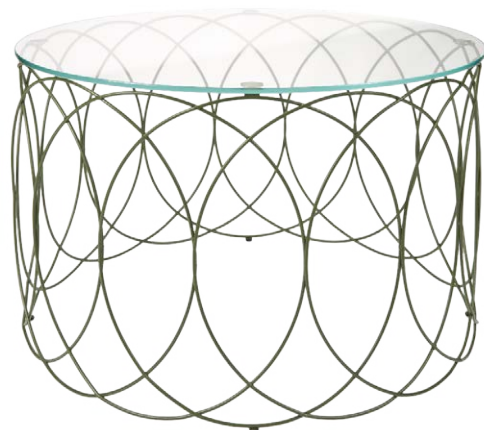

LOUNGE TABLE FOR HOTELS AND PUBLIC AREAS

CIRCLE

DESIGN JAN SVEDHOLM

Diameter 750 mm, height 450 mm

A lounge table with table top of tempered glass.
Table base of powder coated wire.

Svedholm

+46(0)10-190 20 80 · INFO@SVEDHOLM.SE · WWW.SVEDHOLM.SE