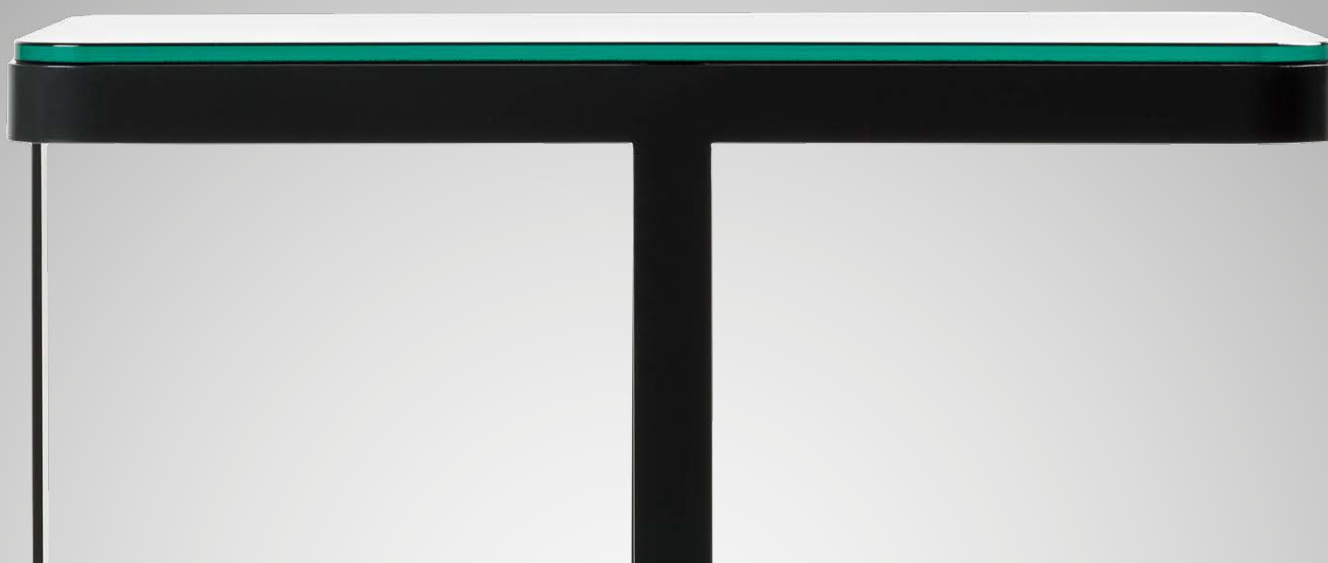

SIDE TABLE FOR HOTELS AND PUBLIC AREAS

APERTO

DESIGN JOHAN KÖRNER
400 x 600 mm, height 600 mm

A side table with table top of tempered glass with ceramic paint. Table base of powder coated steel.

Svedholm

+46(0)10-190 20 80 · INFO@SVEDHOLM.SE · WWW.SVEDHOLM.SE