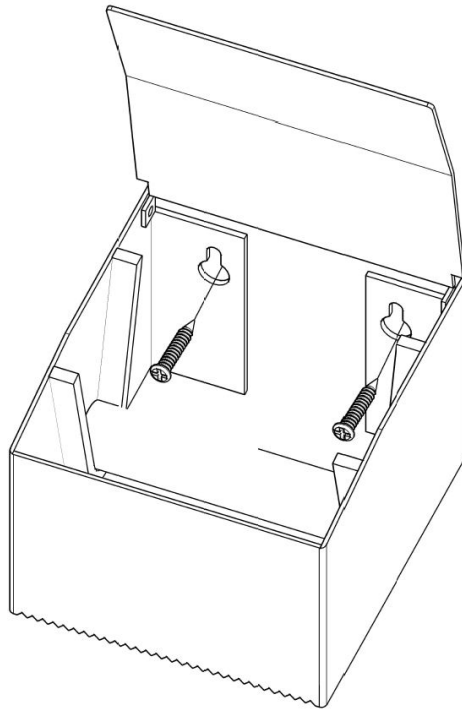

Svedholm

SLITS TOILET PAPER HOLDER

MOUNTING & MAINTENANCE INSTRUCTIONS

MOUNTING INSTRUCTIONS

Choose screws suitable to your wall type.

MAINTENANCE INSTRUCTIONS

Manufacturer

Svedholm Design AB
TEL +46(0) 10 190 20 80

INFO@SVEDHOLM.SE

WWW.SVEDHOLM.SE

Material

Toilet paper holder made of powder coated steel.

Maintenance

Powder coated steel: should be cleaned with a cloth, moistened with water or mild detergent. Corrosive detergents may not be used. Detergents and moist remains shall be removed.