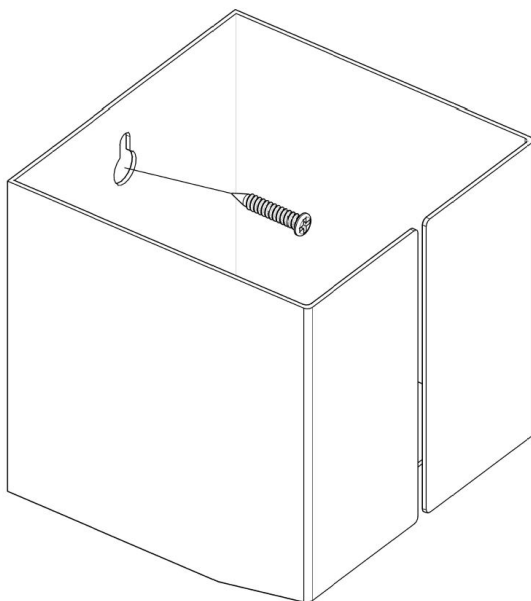

*Svedholm*

**SLITS SPARE TOILET PAPER HOLDER**

Art nr. 410.600.051

**MOUNTING & MAINTENANCE INSTRUCTIONS**

## MOUNTING INSTRUCTIONS

Choose screws suitable to your wall type.

### Material

Spare toilet paper holder made of powder coated steel.