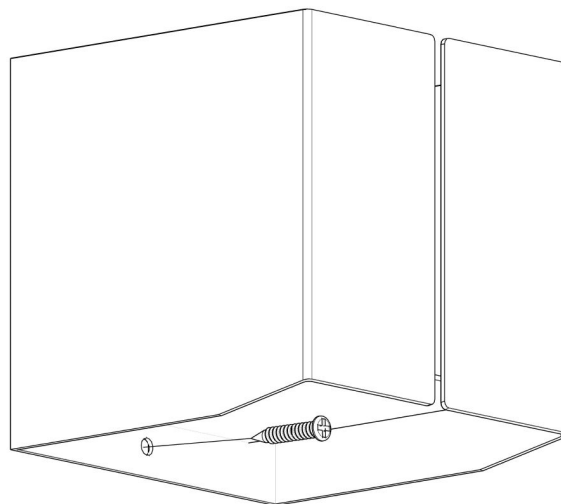

*Svedholm*

**SLITS SPARE TOILET PAPER HOLDER**

Art nr. 410.600.051

**MOUNTING & MAINTENANCE INSTRUCTIONS**

## MOUNTING INSTRUCTIONS

Choose screws suitable to your wall type.

### Material

Spare toilet paper holder made of powder coated steel.